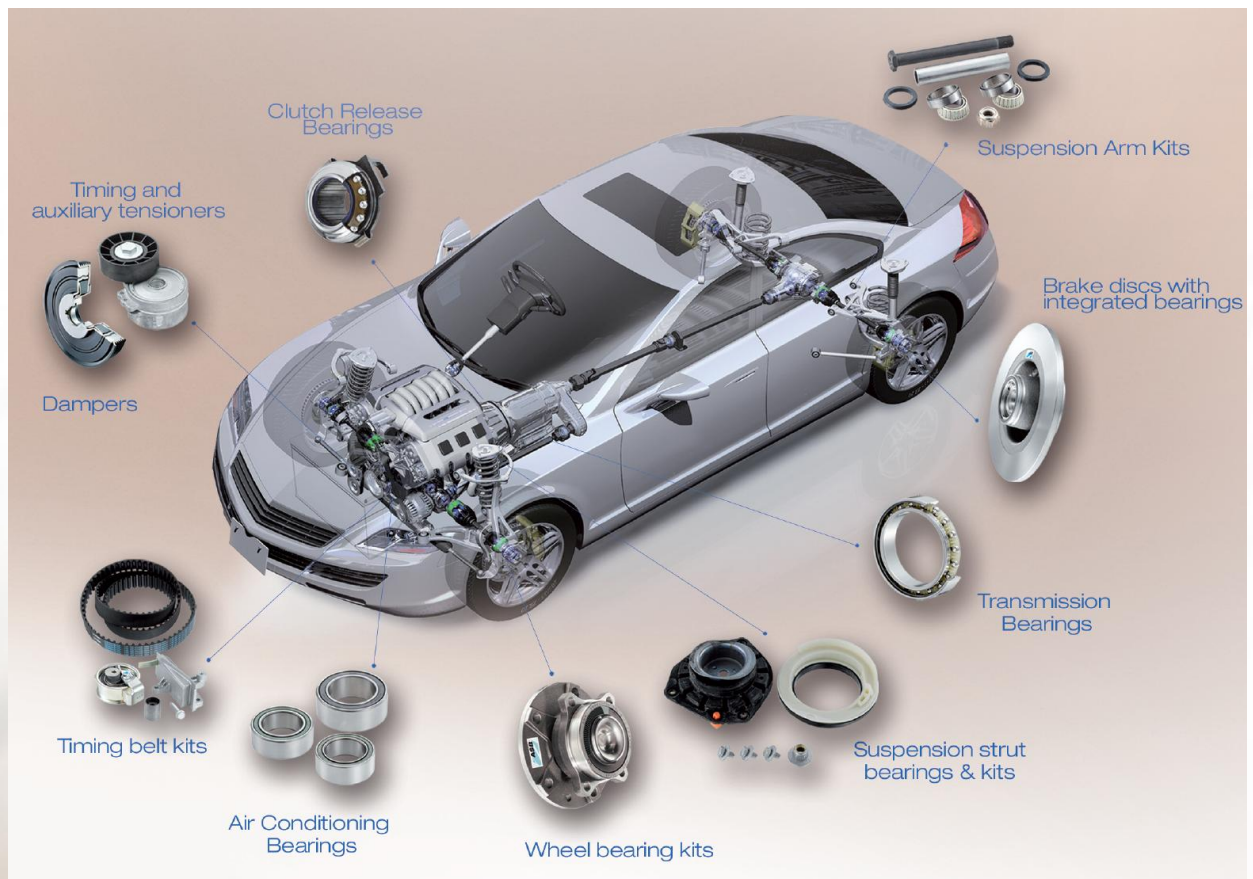

29/11/2012

Range Extension 3.2012

NTN-SNR has just enlarged the suspension range with:

1 Suspension kits (KB6)

4 Rear suspension kit (KB9)

These new references are **already available**.

Your NTN-SNR team remains at your disposal for more details.