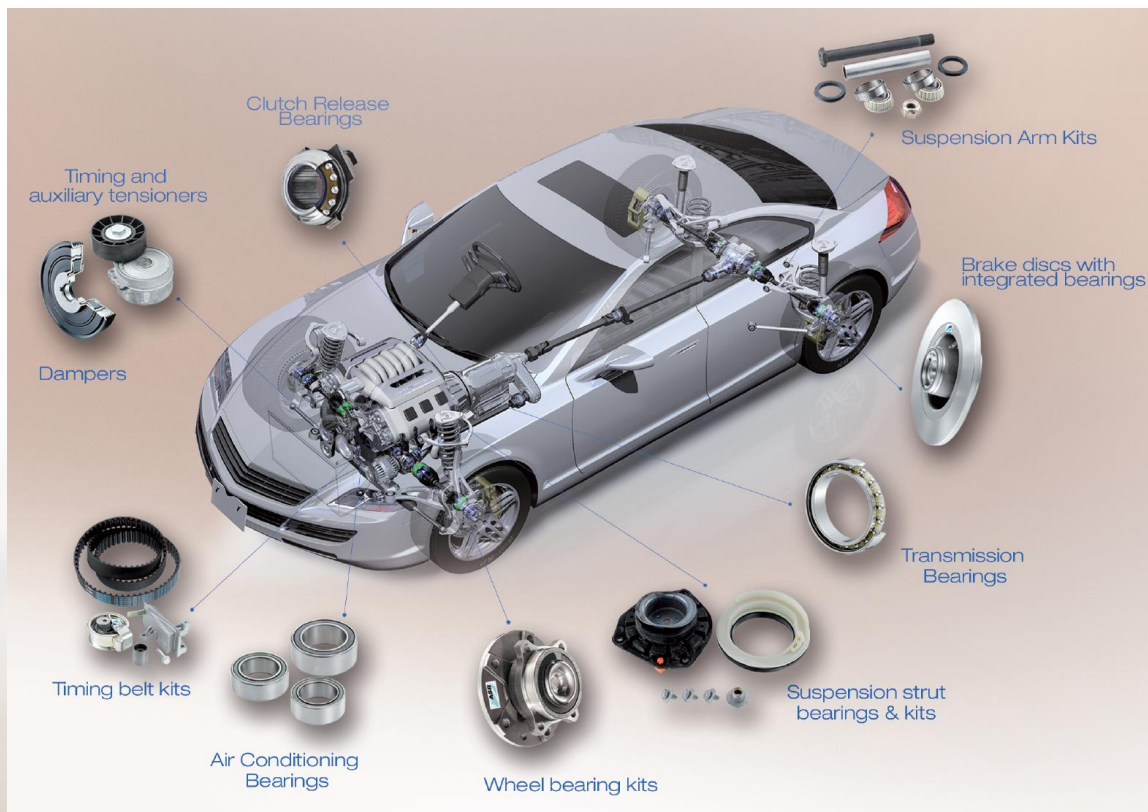

Range Extension 3.2012

29/11/2012

NTN-SNR has just launched new references for engine timing and auxiliaries:

3 Tensioners (GE-GT)

2 Engine Timing Kits (KD)

20 Auxiliary tensioners (GA)

1 Overrunning Alternator Pulley (GA7)

1 Auxiliary Kit (KA)

These new references are **already available**.

Your NTN-SNR team remains at your disposal for more details.