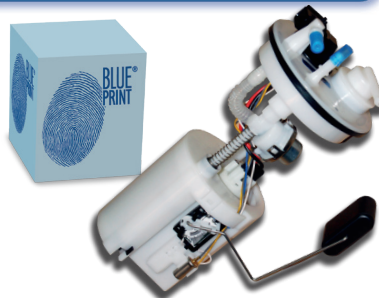

April 2013

Clutch Kit

Hyundai i20, i30, ix20, Kia Carens, Cerato, Cee'd, Pro Cee'd, Soul, Venga, 2007>
 Applications: 17

Part No: ADG030212

Oil Filter

Mazda 6 2.2DT 2012>, CX5 2.2DT 2011>
 Applications: 2

Part No: ADM52123

Air Filter

Toyota Yaris 1.5i Hybrid 2012>
 Applications: 1

Part No: ADT322115

Cabin Filter

Hyundai Santa Fe 2012>, Kia Optima 1.7DT 2011>
 Applications: 4

Part No: ADG02578

Outer Track Rod End

Toyota Avensis 2008>, Verso 2009>
 Applications: 9

Part No: ADT387231/2

Fuel Pump

Chevrolet / Daewoo Matiz / Spark 1998>2005
 Applications: 4

Part No: ADG06818

ABS Reluctor Ring

Mazda 2, Ford Fusion, Fiesta 2002>
 Applications: 13

Part No: ADM57106

The Complete Solution for Asian & American Vehicles